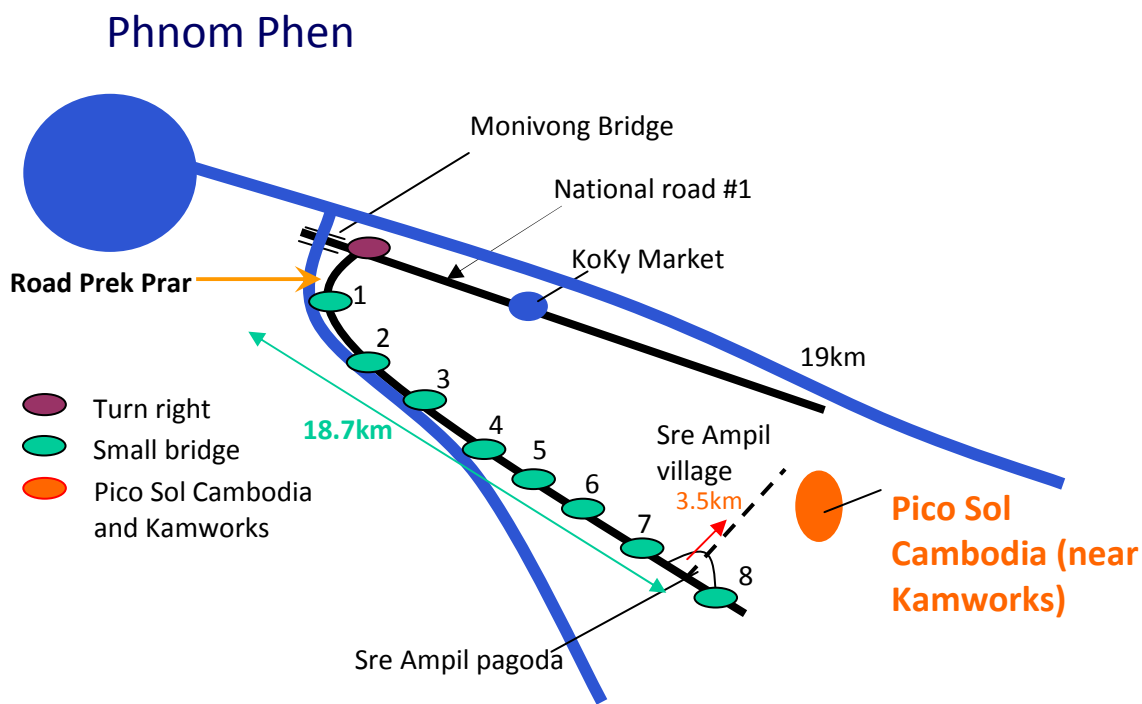

Route to Pico Sol Cambodia

Pico Sol Cambodia
 Postal address: No 14 Lane 99
 Phnom Penh
 Visitor's address: Sre Ampil village
 Chher Teal Commune
 Keansvay District, Kandal
 Cambodia

T: (+855) (0)16 488 484
 I: <http://cambodia.picosol.nl>
 E: Leap@picosol.nl
 Bank account: ANZ 933355
 Reg. at Mol under Nr. 388 S.G.N.